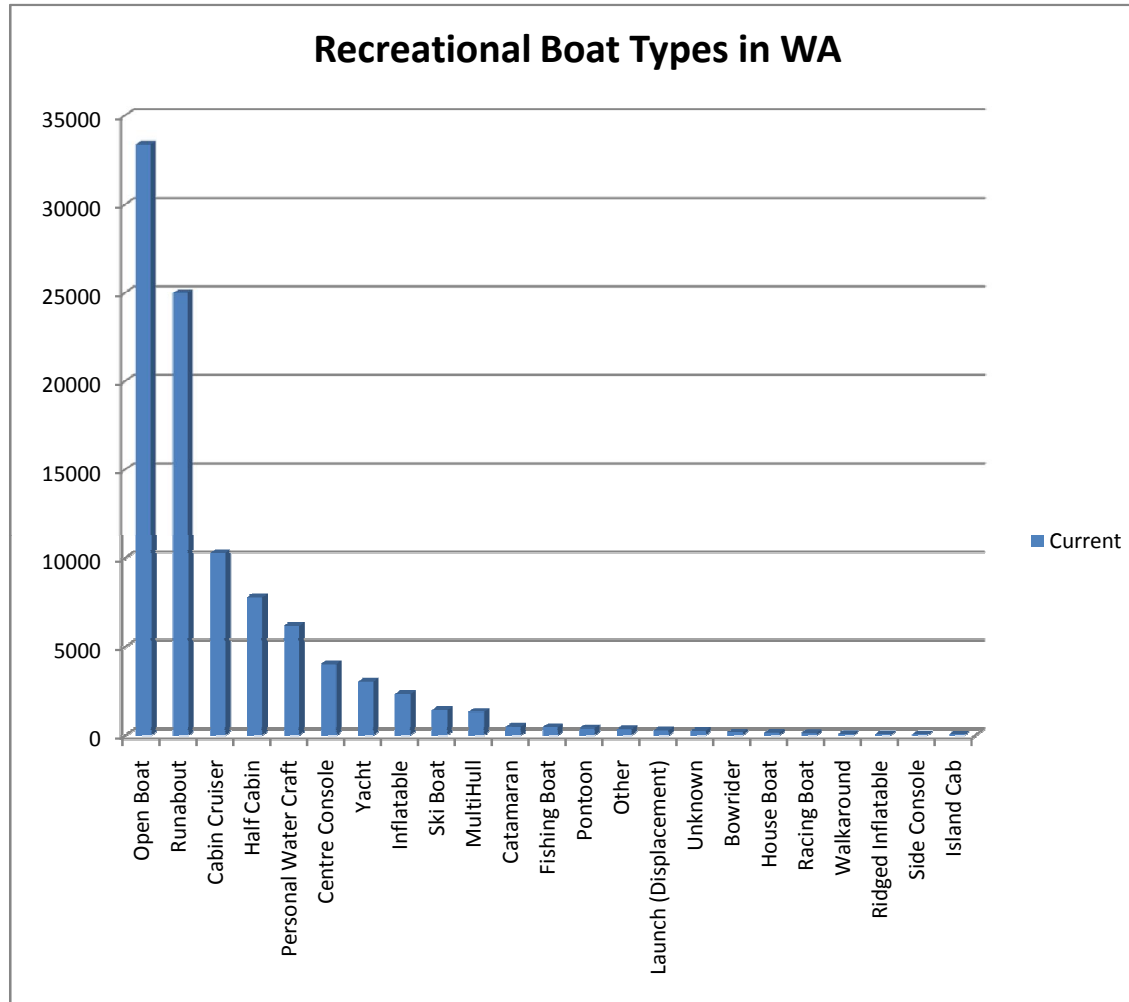

BOAT TYPE	Current
Open Boat	33399
Runabout	24990
Cabin Cruiser	10266
Half Cabin	7782
Personal Water Craft	6168
Centre Console	4013
Yacht	3020
Inflatable	2315
Ski Boat	1416
MultiHull	1321
Catamaran	482
Fishing Boat	458
Pontoon	402
Other	337
Launch (Displacement)	280
Unknown	254
Bowrider	178
House Boat	146
Racing Boat	121
Walkaround	84
Ridged Inflatable	68
Side Console	53
Island Cab	51
Cuddy Cab	39
Hovercraft	33
Kayak	23
Canoe	18
Jet Boat	13
Sailing Ship	3
Ferry	1
Sailing Ship	1
Barge	0
Ketch	0
<b>Total All Types</b>	<b>97735</b>

NOTE: Boat types with numbers under 50 have not been included in the chart.

Source: DoT  
Boat Type Statistics as at March 2015